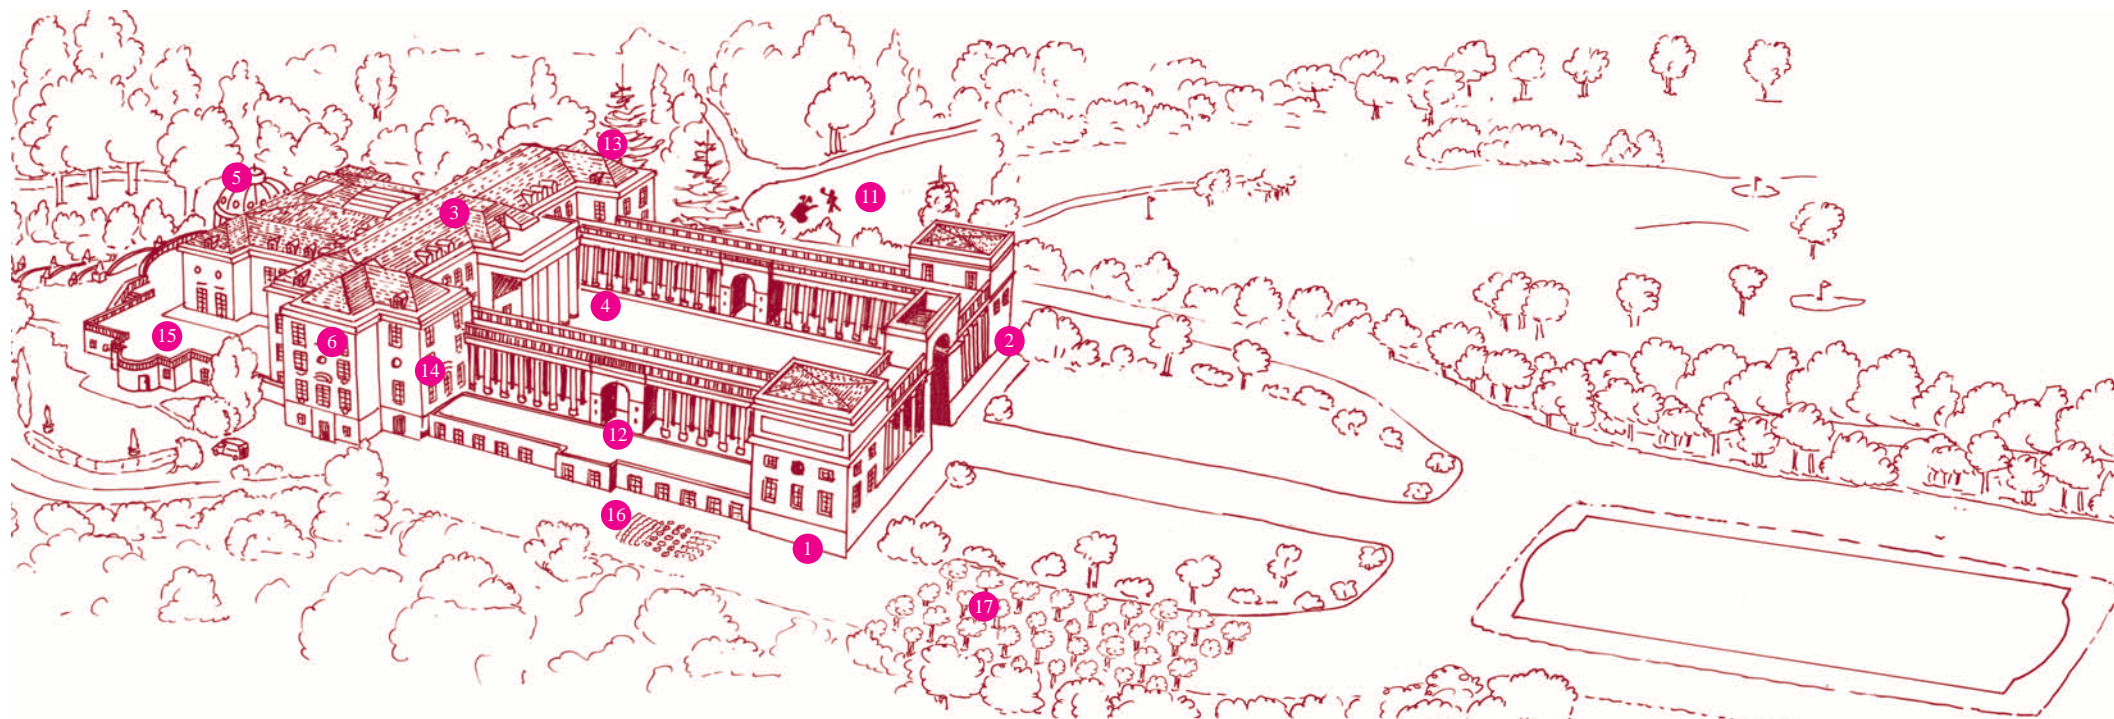

Châteauform' Rochefort

- | | |
|-----------------------------|---------------------|
| 1 South Pavilion bedrooms | 11 Tee Hole n° 1 |
| 2 North Pavilion bedrooms | 12 Bikes |
| 3 Rush bar | 13 Bedrooms |
| 4 Reception | 14 Meeting rooms |
| 5 Dining-rooms | 15 Terrace |
| 6 Bedrooms | 16 Vegetable garden |
| 7 Car park | 17 Orchard |
| 8 Tennis court / Multisport | 18 Sports locker |
| 9 Boules | |
| 10 Archery | |