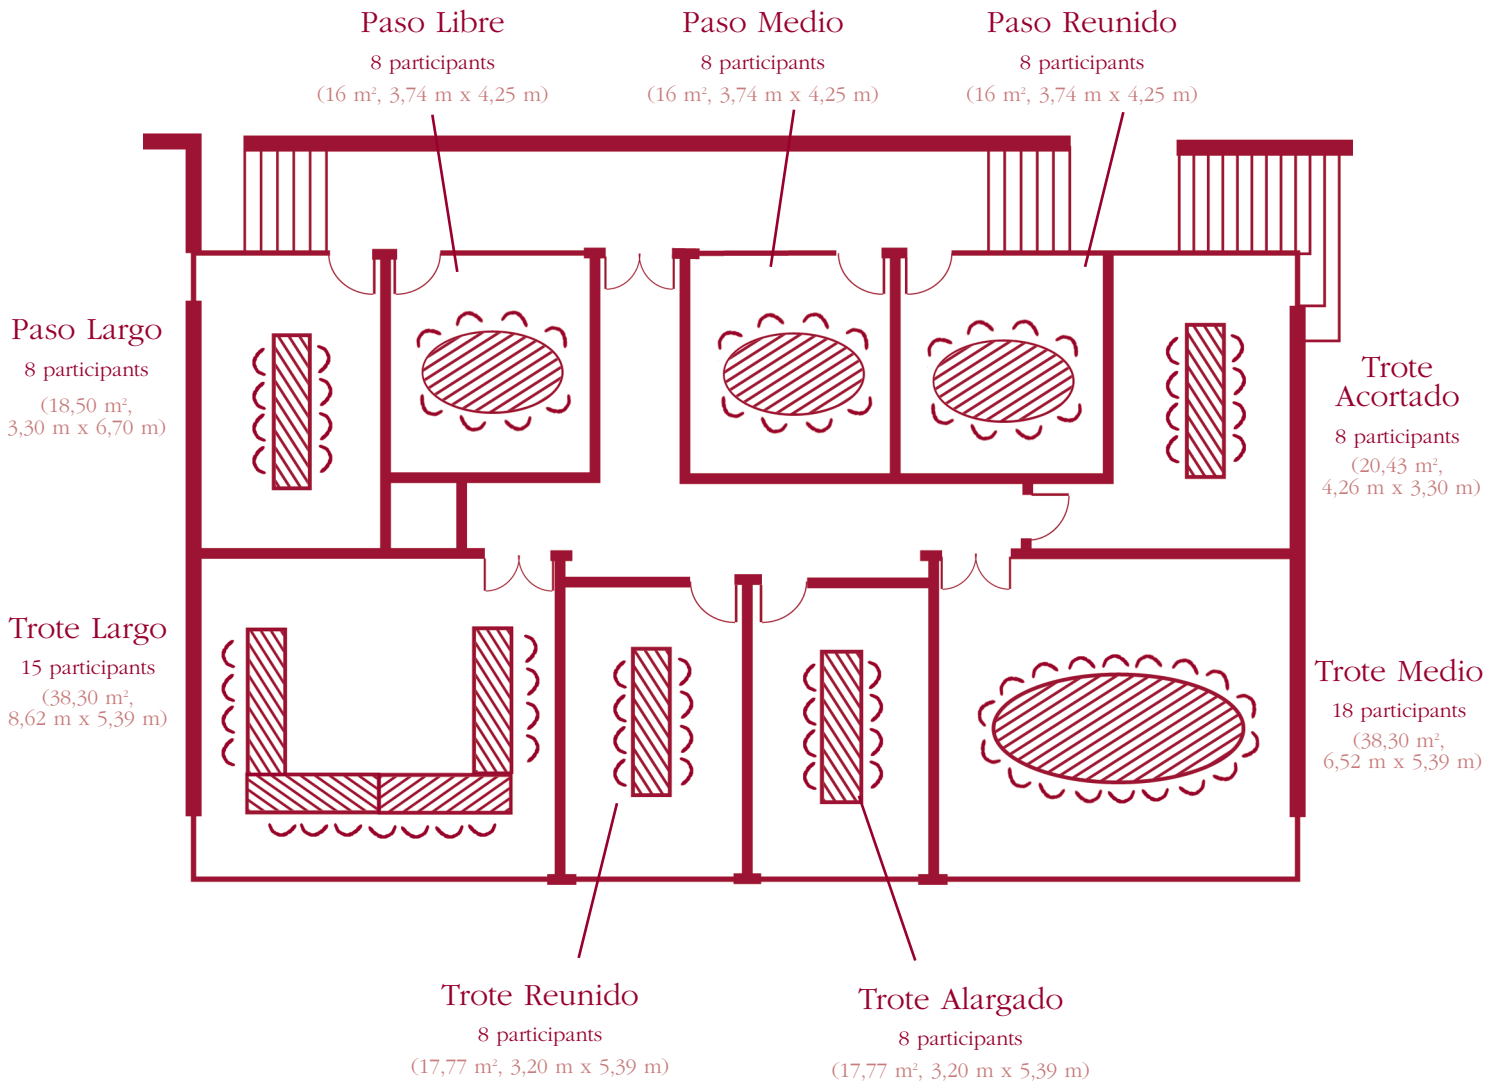

Meetings rooms for El Bosque

The meeting rooms lay out depends on your meeting goals

Galope Reunido

48 participants

(93,08 m², 9,69 m x 9,05 m)

Galope Largo

50 participants

(93,08 m², 9,69 m x 9,05 m)

El Bosque

Meetings rooms for El Bosque

The meeting rooms lay out depends on your meeting goals

El Bosque