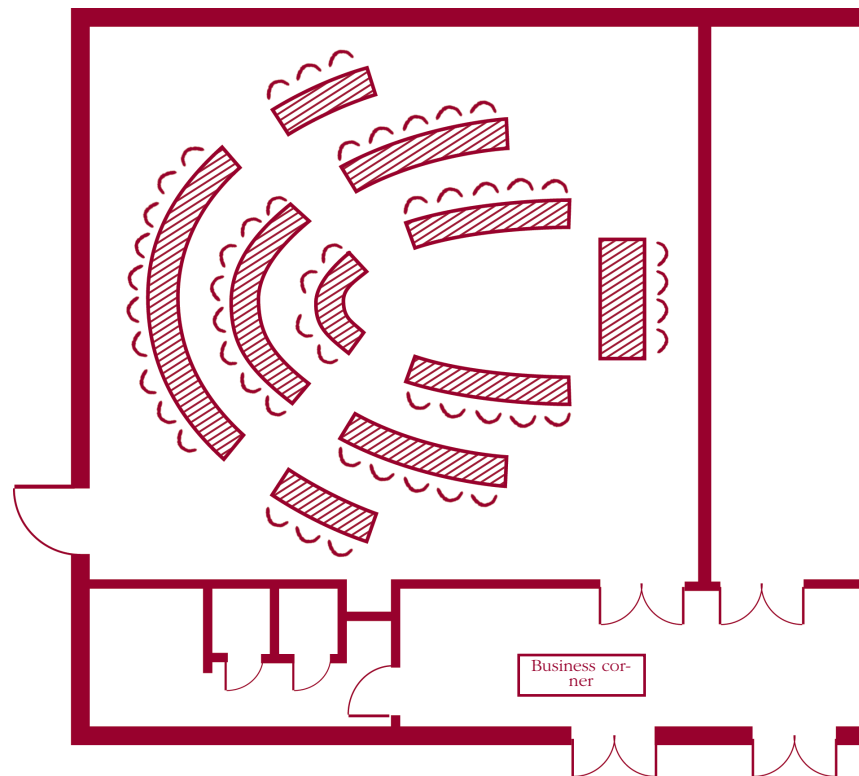

Meetings rooms for El Bosque

The meeting rooms lay out depends on your meeting goals

Galope Reunido

48 participants

(93,08 m², 9,69 m x 9,05 m)

Galope Largo

50 participants

(93,08 m², 9,69 m x 9,05 m)

El Bosque

Meetings rooms for El Bosque

The meeting rooms lay out depends on your meeting goals

El Bosque