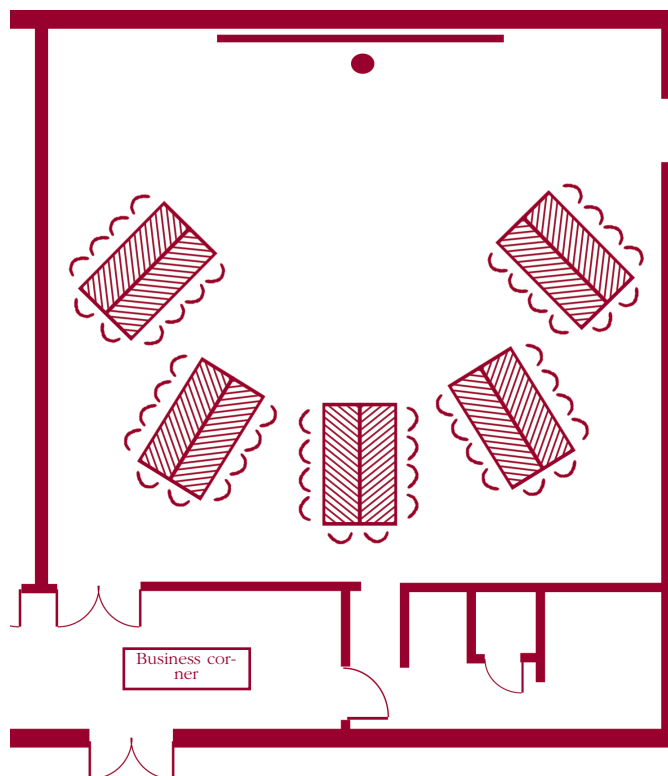

Meetings rooms for El Bosque

The meeting rooms lay out depends on your meeting goals

Galope Reunido

48 participants

(93,08 m², 9,69 m x 9,05 m)

Galope Largo

50 participants

(93,08 m², 9,69 m x 9,05 m)

El Bosque

Meetings rooms for El Bosque

The meeting rooms lay out depends on your meeting goals

El Bosque