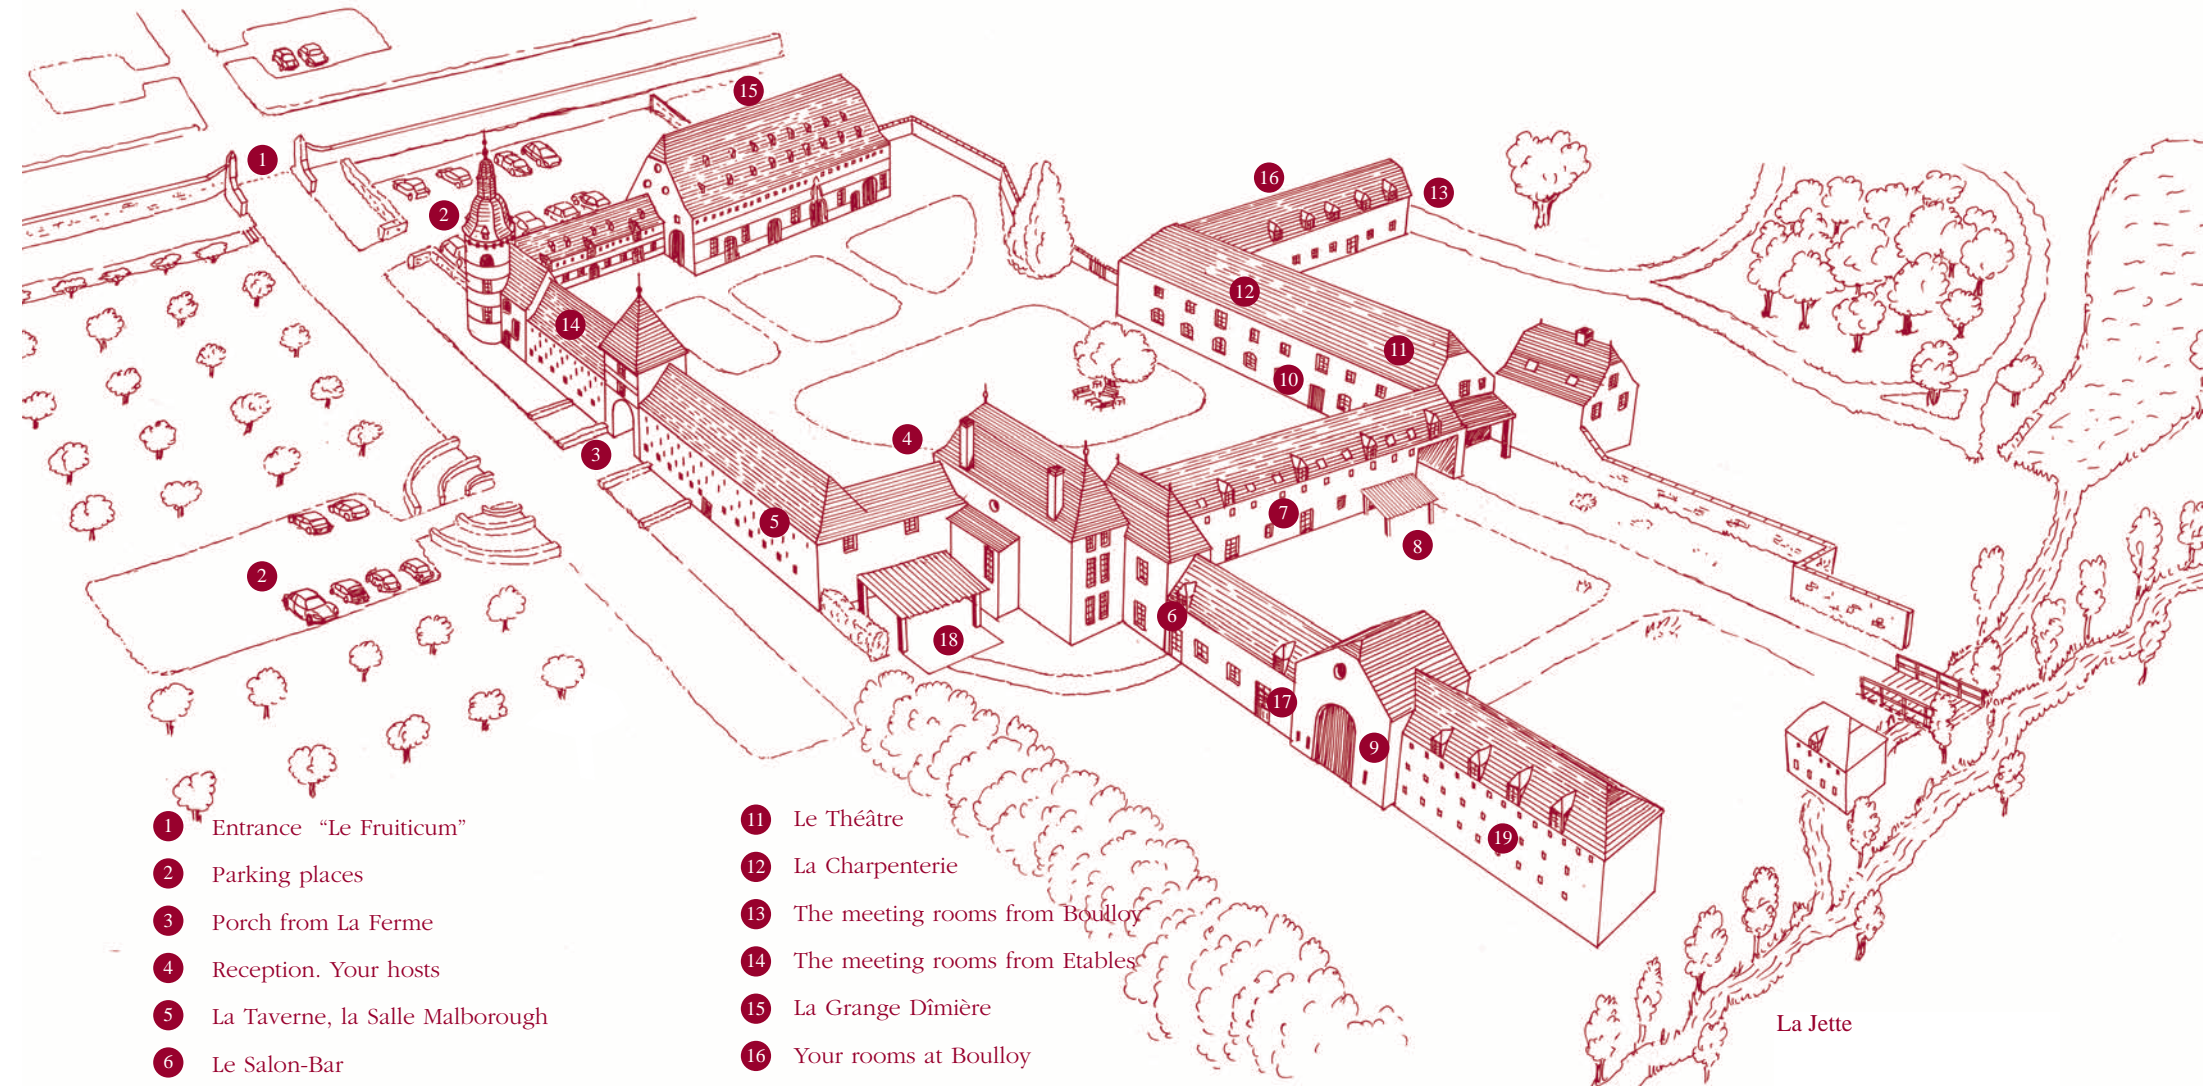

# Châteauform' La Ferme de la Ramée

- 1 Entrance "Le Fruiticum"
- 2 Parking places
- 3 Porch from La Ferme
- 4 Reception. Your hosts
- 5 La Taverne, la Salle Marlborough
- 6 Le Salon-Bar
- 7 Billiard room "Le Cellier"
- 8 The bicycle corner
- 9 The relaxation room
- 10 "Les Grandes Écuries"

- 11 Le Théâtre
- 12 La Charpenterie
- 13 The meeting rooms from Boulloy
- 14 The meeting rooms from Etables
- 15 La Grange Dîmière
- 16 Your rooms at Boulloy
- 17 The Sport store
- 18 The terrace
- 19 Your rooms

La Jette