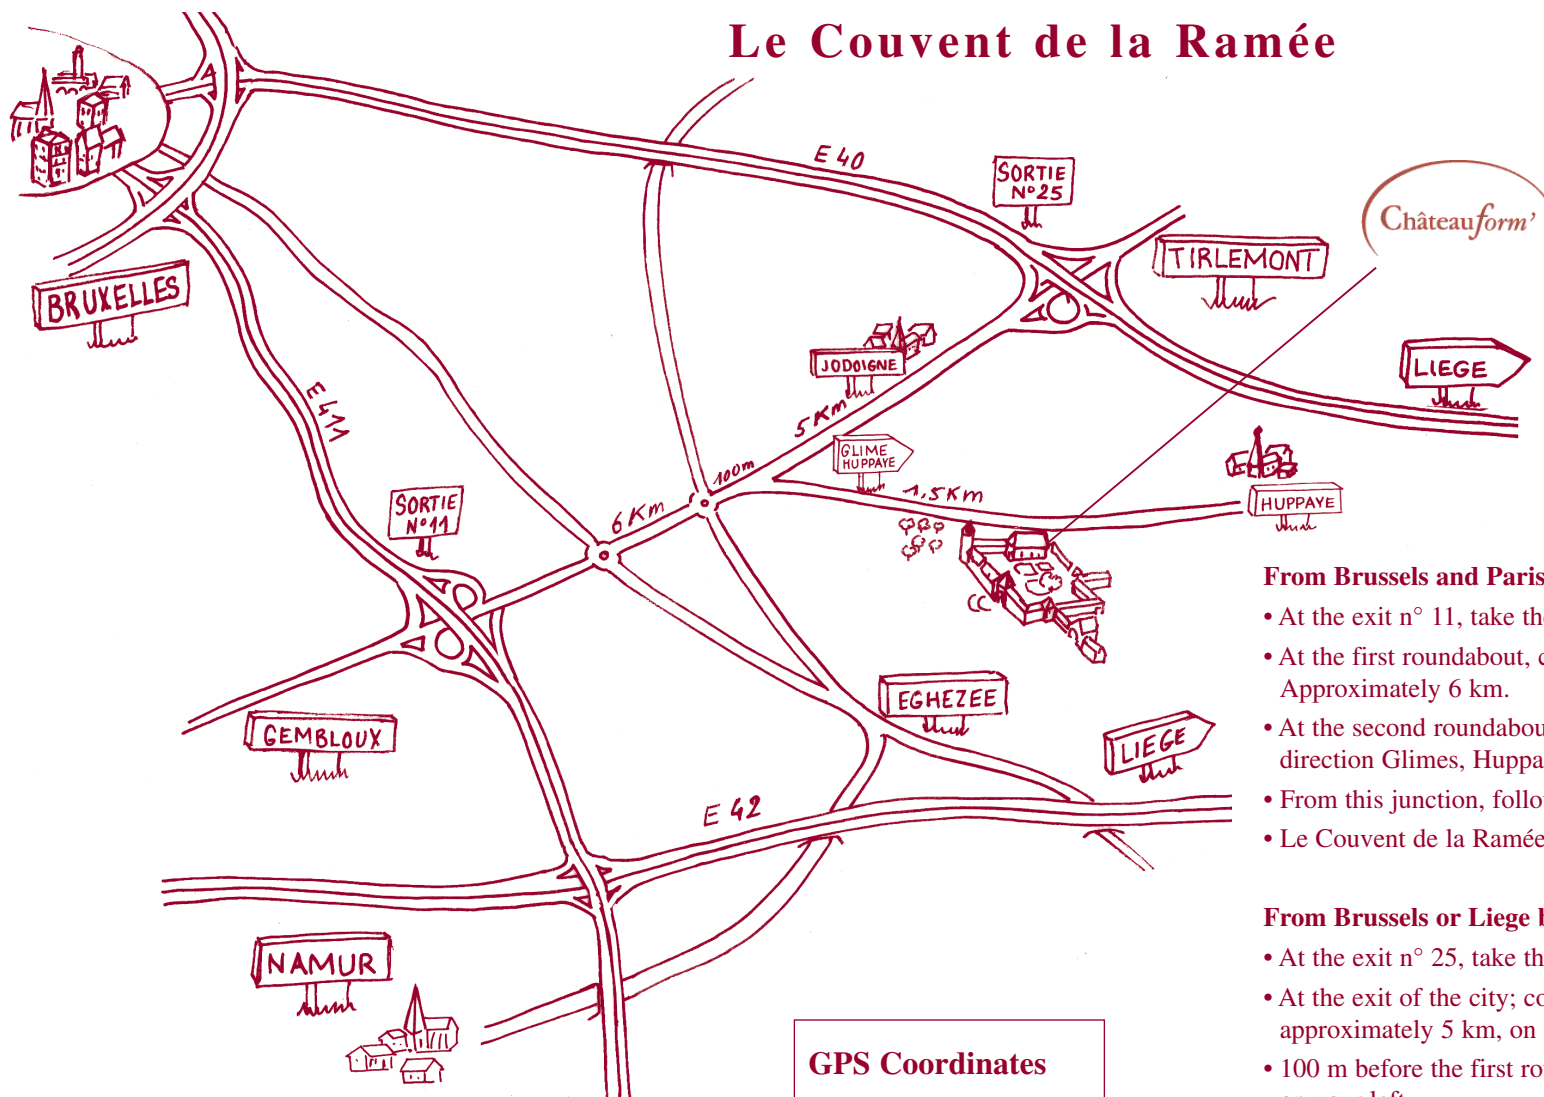

Le Couvent de la Ramée

GPS Coordinates

50° 40' 48,52" North
4° 51' 07.97" East

From Brussels and Paris by E411:

- At the exit n° 11, take the direction of Jodoigne.
- At the first roundabout, continue straight
Approximately 6 km.
- At the second roundabout, continue for 100 m and turn on the right, direction Glimes, Huppaye.
- From this junction, follow the main road for approximately 1,5 km.
- Le Couvent de la Ramée is on your right.

From Brussels or Liege by E40:

- At the exit n° 25, take the direction of Jodoigne and cross the city.
- At the exit of the city; continue straight on the main road for approximately 5 km, on the direction of Gembloux.
- 100 m before the first roundabout, take the direction Glimes, Huppaye on your left,.
- From this junction, follow the main road for approximately 1,5 km.
- Le Couvent de la Ramée is on your right.