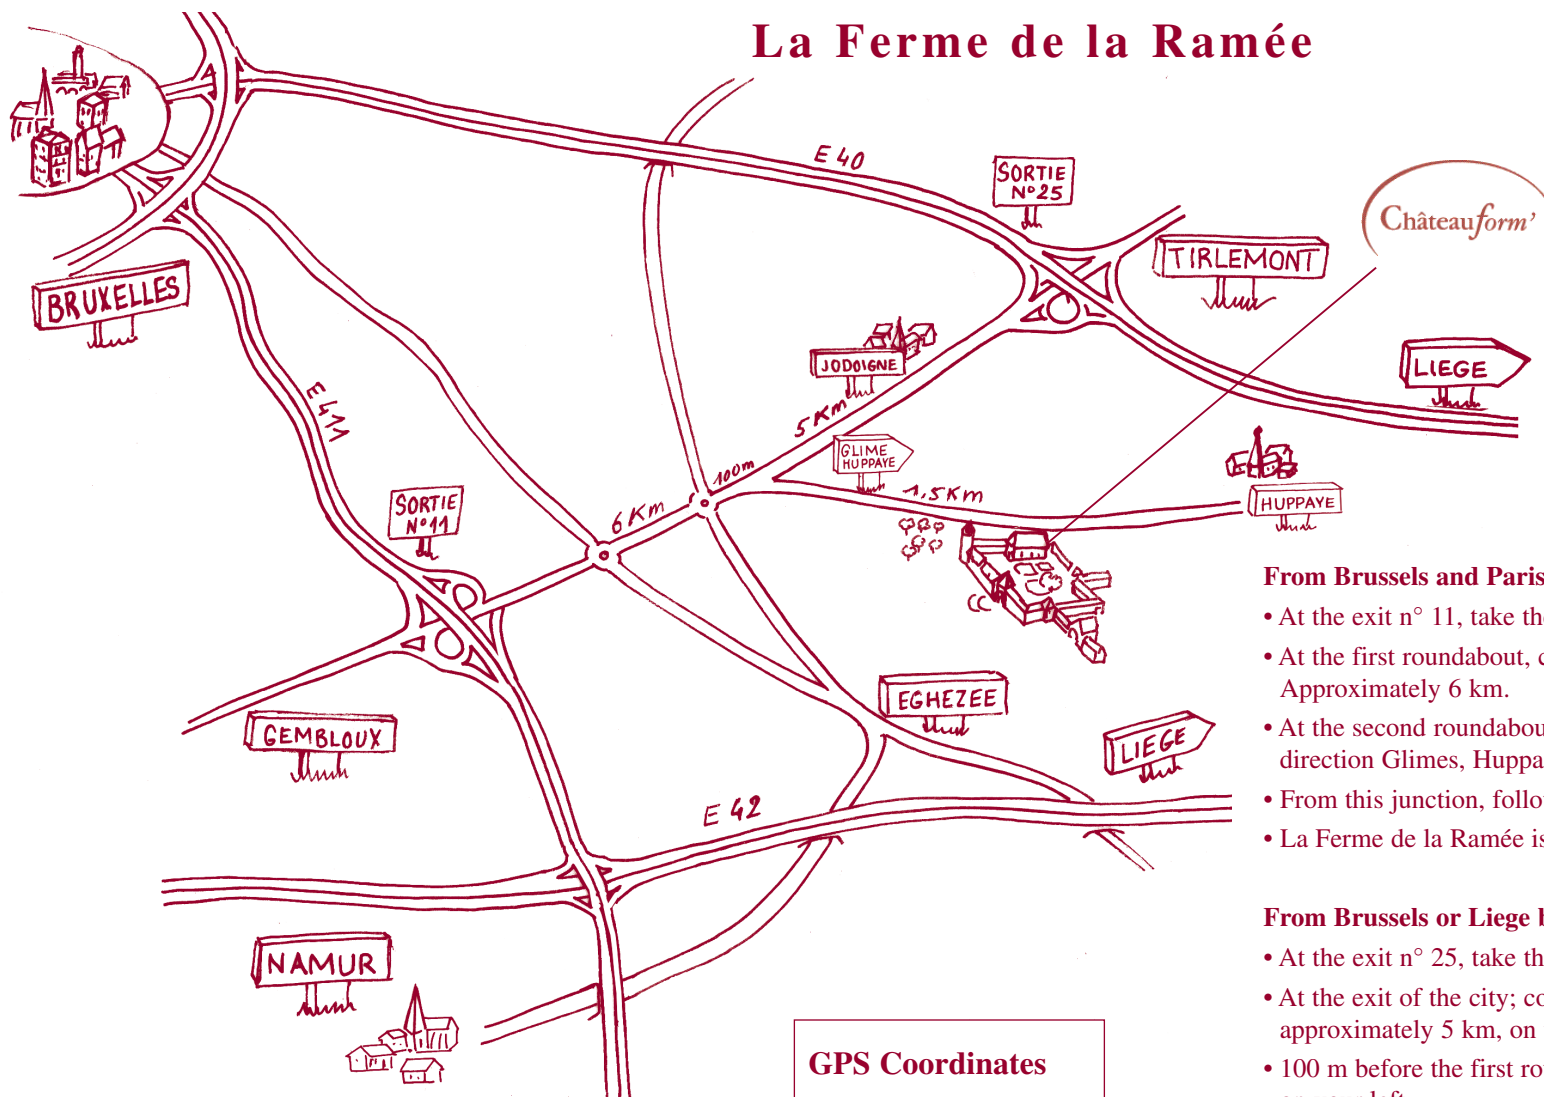

La Ferme de la Ramée

GPS Coordinates

50° 40' 48,52" North
4° 51' 07.97" East

From Brussels and Paris by E411:

- At the exit n° 11, take the direction of Jodoigne.
- At the first roundabout, continue straight
Approximately 6 km.
- At the second roundabout, continue for 100 m and turn on the right, direction Glimes, Huppaye.
- From this junction, follow the main road for approximately 1,5 km.
- La Ferme de la Ramée is on your right.

From Brussels or Liege by E40:

- At the exit n° 25, take the direction of Jodoigne and cross the city.
- At the exit of the city; continue straight on the main road for approximately 5 km, on the direction of Gembloux.
- 100 m before the first roundabout, take the direction Glimes, Huppaye on your left,.
- From this junction, follow the main road for approximately 1,5 km.
- La Ferme de la Ramée is on your right.

Enter, we are waiting for you!

Châteauform' La Ferme de la Ramée

19, rue de l'Abbaye - 1370 JODOIGNE (JAUCHELETTE) - TÉL. : 010 68 58 00

Châteauform'
La Ferme de la Ramée