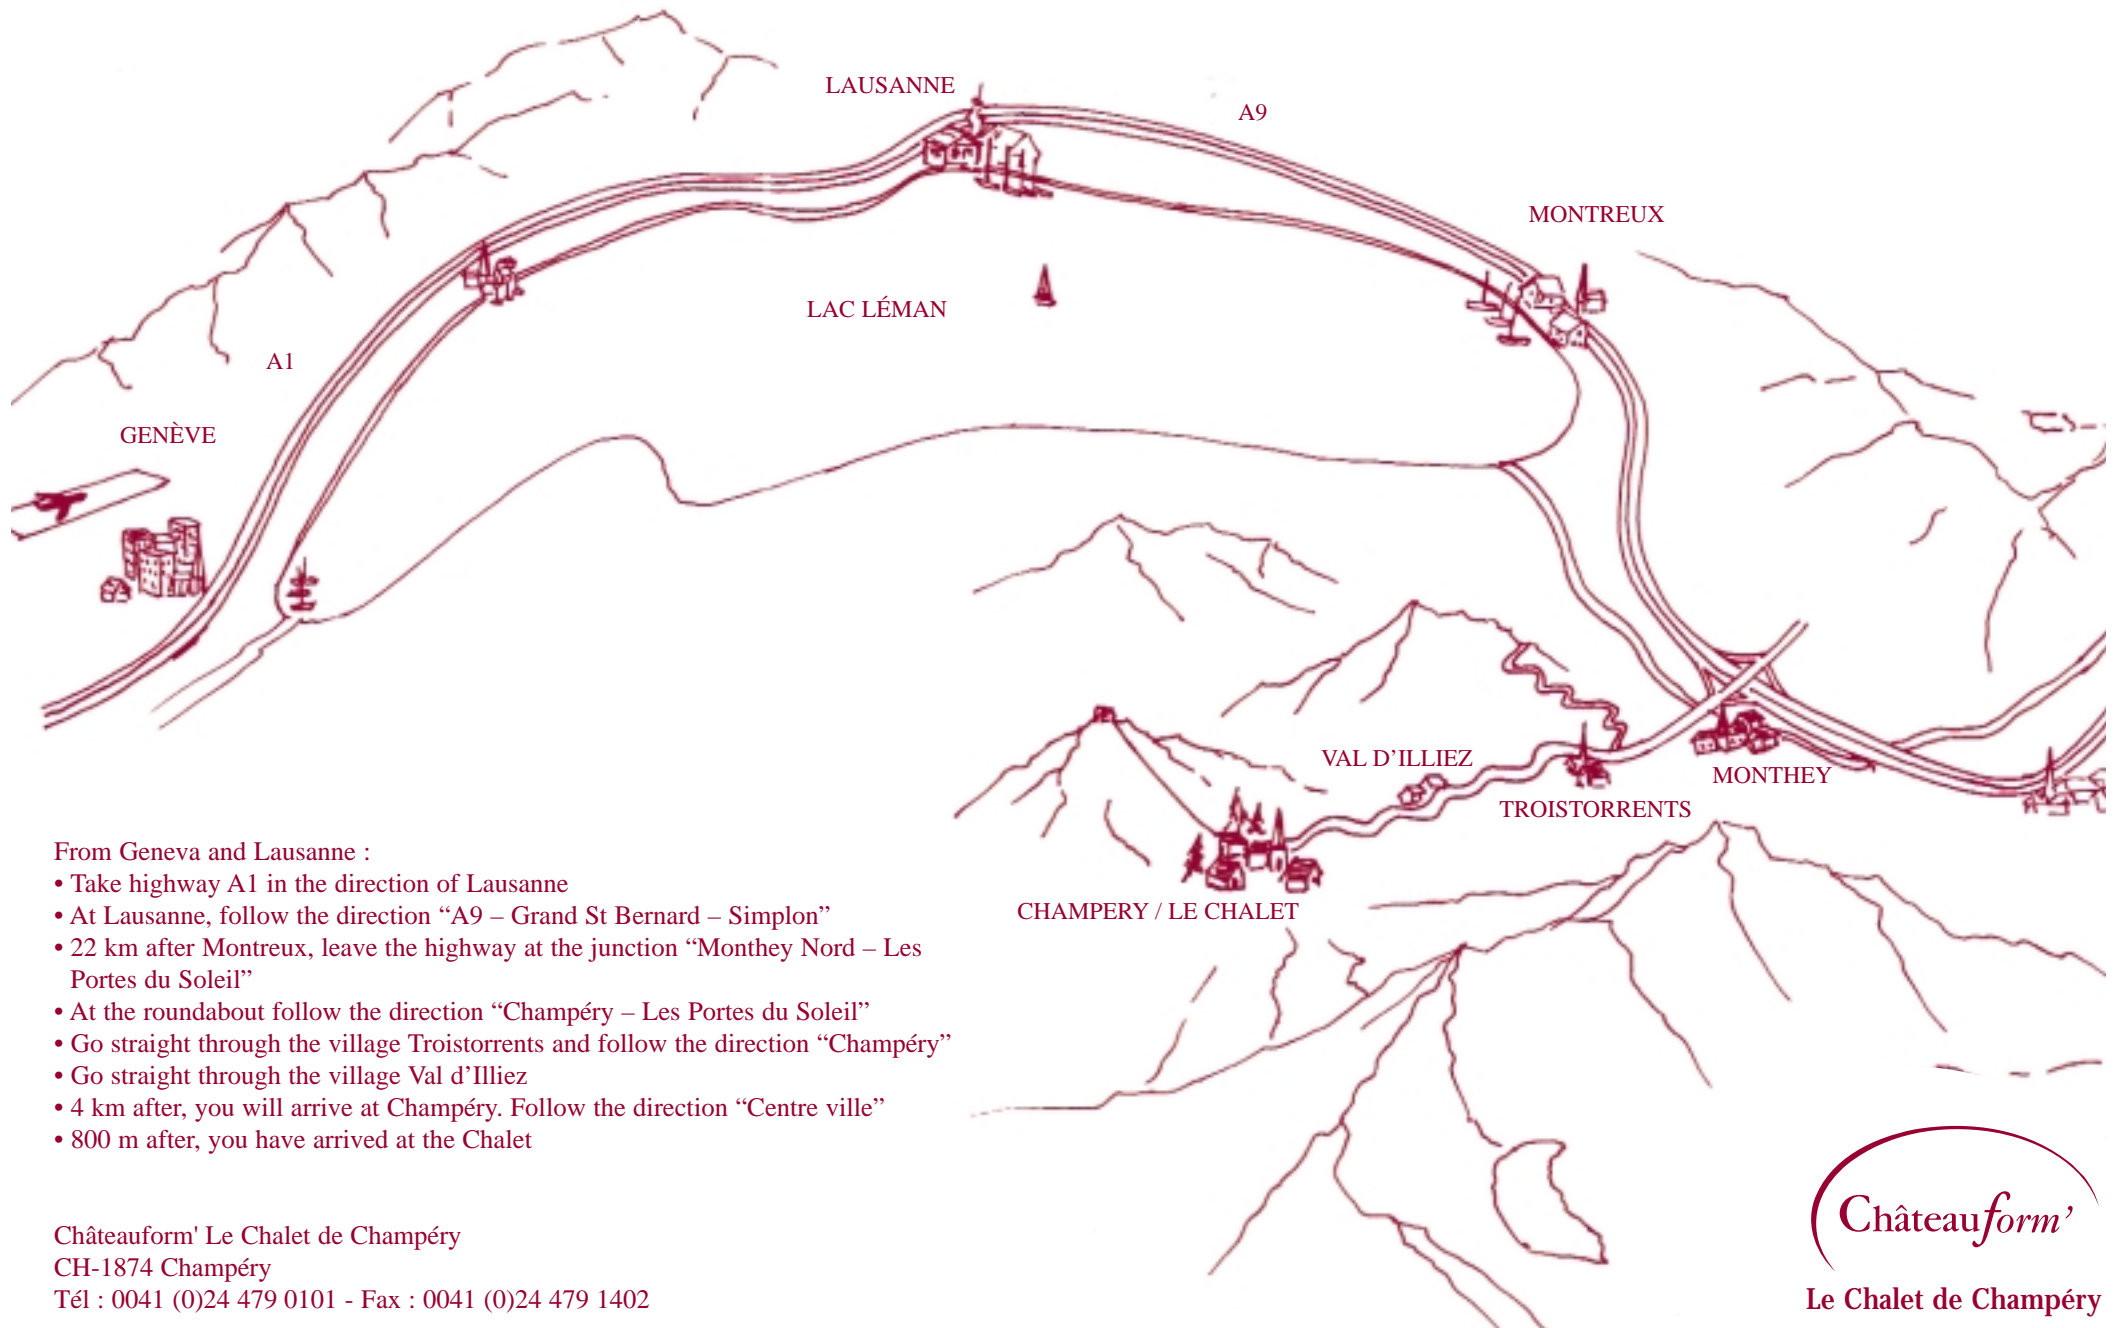

Acces to Champéry

From Geneva and Lausanne :

- Take highway A1 in the direction of Lausanne
- At Lausanne, follow the direction “A9 – Grand St Bernard – Simplon”
- 22 km after Montreux, leave the highway at the junction “Monthey Nord – Les Portes du Soleil”
- At the roundabout follow the direction “Champéry – Les Portes du Soleil”
- Go straight through the village Troistorrents and follow the direction “Champéry”
- Go straight through the village Val d’Illiez
- 4 km after, you will arrive at Champéry. Follow the direction “Centre ville”
- 800 m after, you have arrived at the Chalet