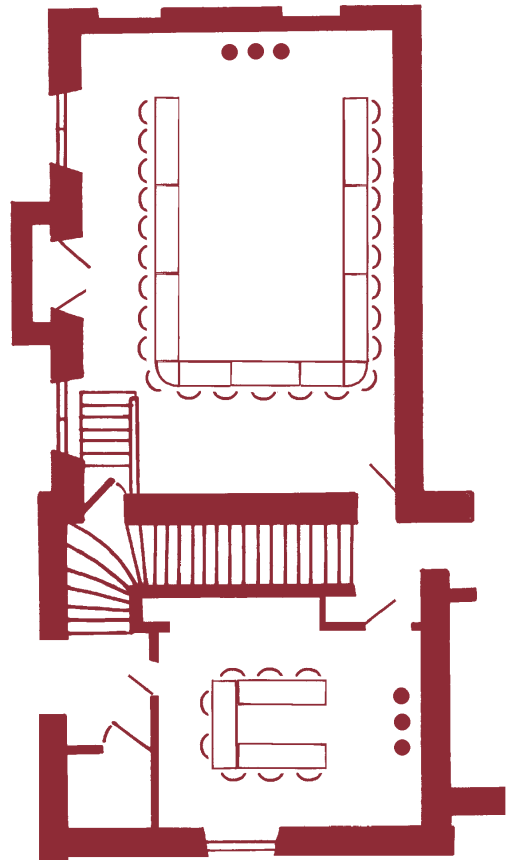

“Le Bel”
(8 participants)