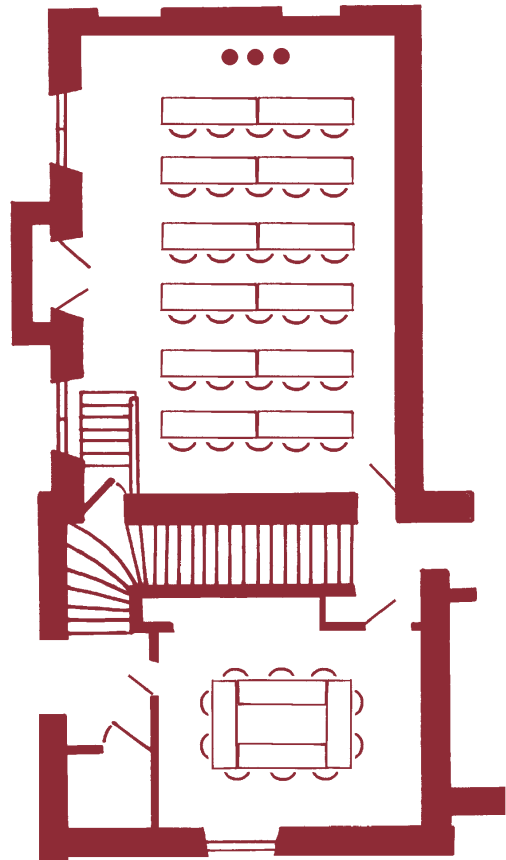

MEETING ROOMS

Room layouts adapted to your specific meeting requirements.

“St. Leu”
(40 participants)

“Longue Épée”
(30 participants)

“Le Bel”
(10 participants)

“Les Écuyers”
(20 participants)

MEETING ROOMS