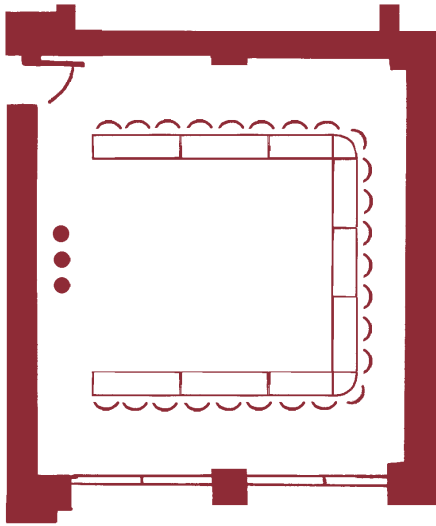

MEETING ROOMS

Room layouts adapted to your specific meeting requirements.

“St. Leu”
(40 participants)

“Longue Épée”
(30 participants)

“Le Bel”
(10 participants)

“Les Écuyers”
(20 participants)

MEETING ROOMS